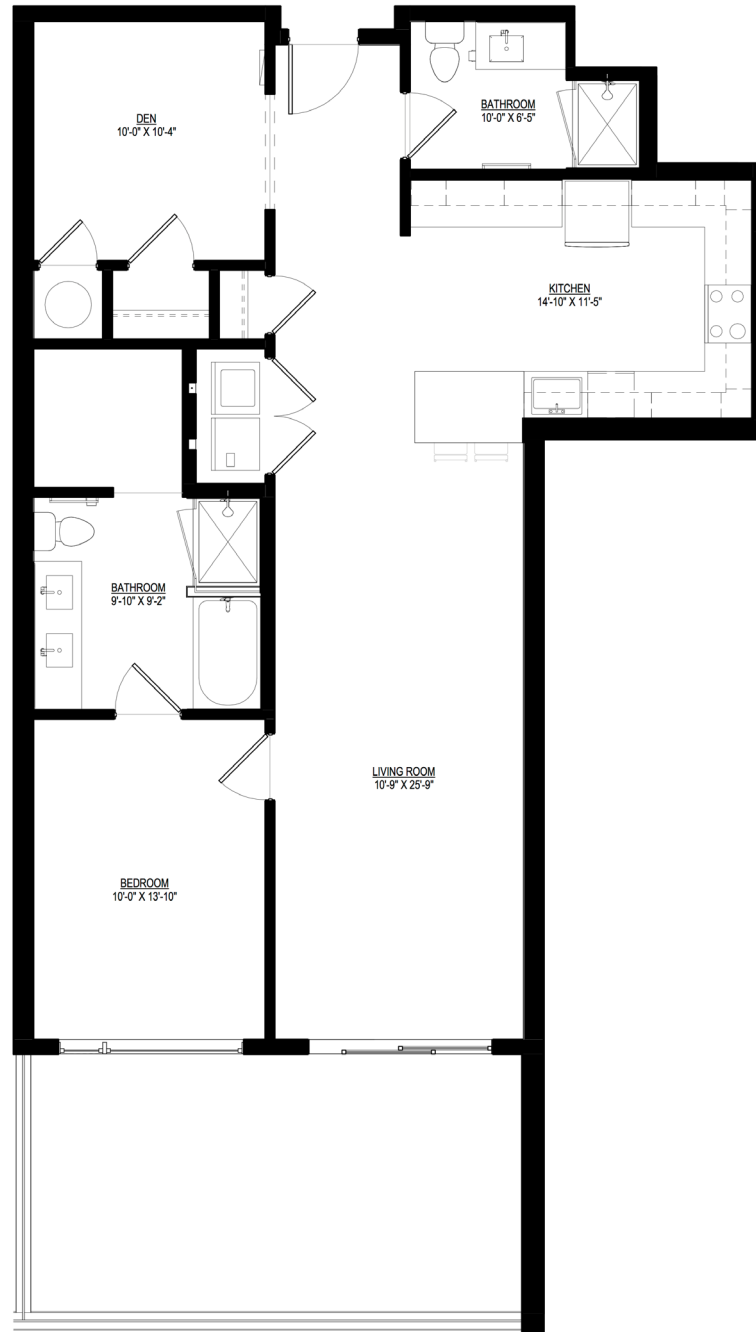

FLOORPLAN | A12

1 bedroom + den | 2 baths | 1,135 square feet
unit | 212

milehimodern
the coolest homes in town

LIV | Sotheby's
INTERNATIONAL REALTY

*Floor Plans And Renderings Are Subject To Change And May Not Represent The Final Product.