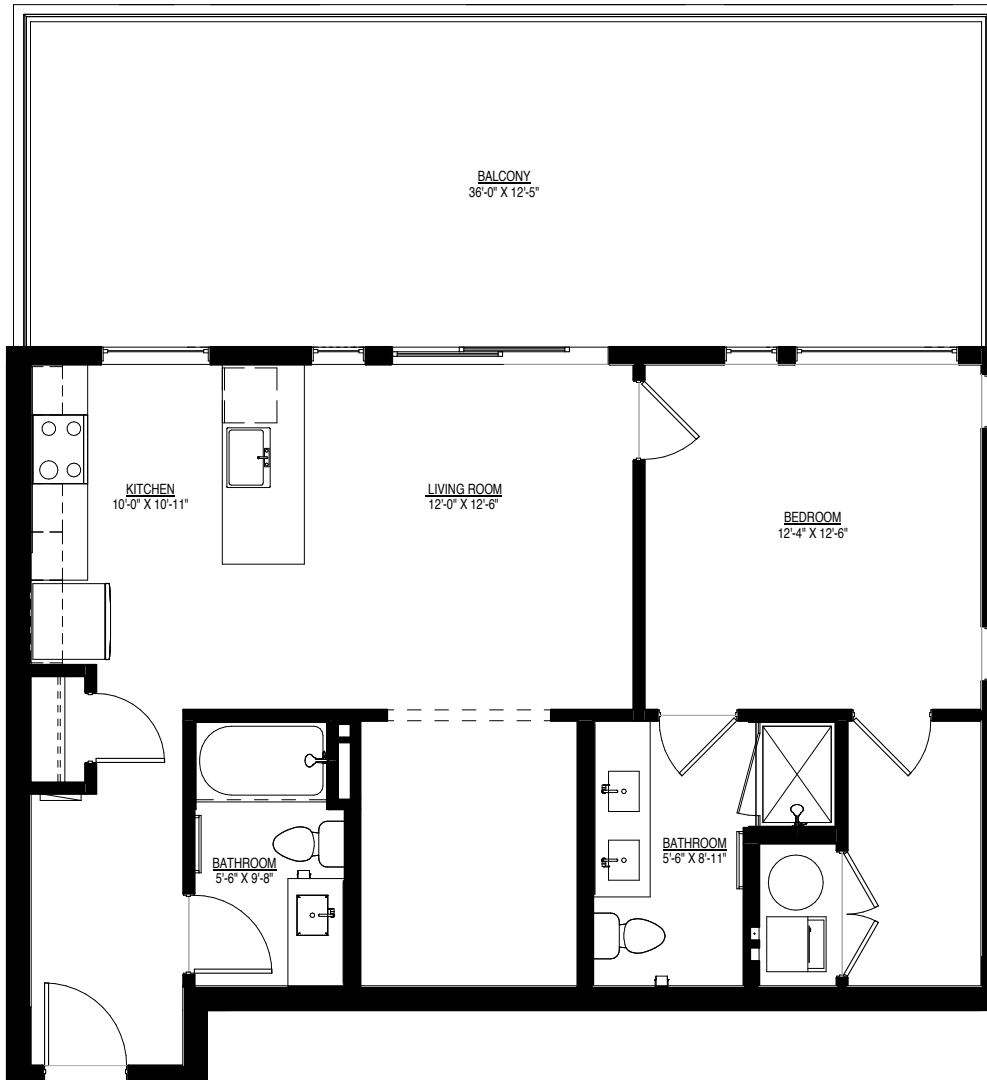

# FLOORPLAN | A13

1 bedroom + den | 2 baths | 868 square feet  
unit | 309

milehimodern  
the coolest homes in town

LIV | Sotheby's  
INTERNATIONAL REALTY

\*Floor Plans And Renderings Are Subject To Change And May Not Represent The Final Product.