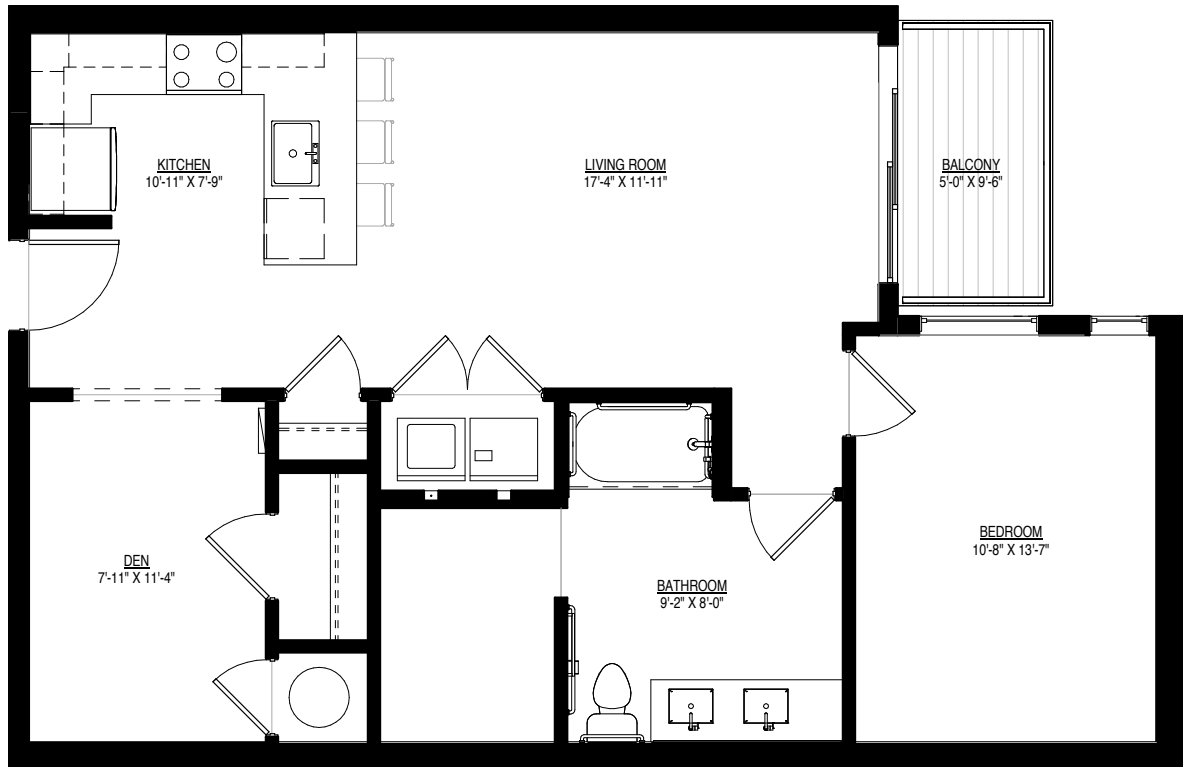

# FLOORPLAN | A-2A

1 bedroom + den | 1 bath | 866 square feet  
unit | 211 ADA

milehimodern  
the coolest homes in town

LIV | Sotheby's  
INTERNATIONAL REALTY

\*Floor Plans And Renderings Are Subject To Change And May Not Represent The Final Product.