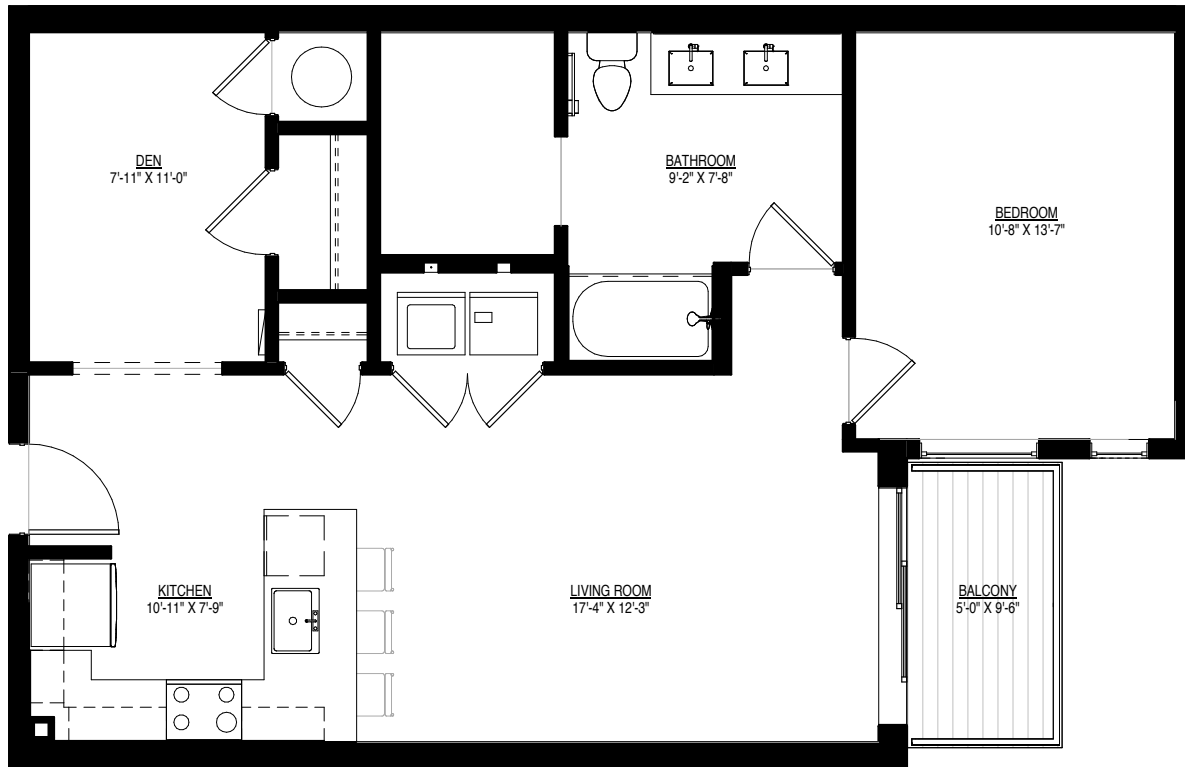

FLOORPLAN | A-2

1 bedroom + den | 1 bath | 870 square feet
units | 210, 310, 311

milehimodern
the coolest homes in town

LIV | Sotheby's
INTERNATIONAL REALTY

*Floor Plans And Renderings Are Subject To Change And May Not Represent The Final Product.