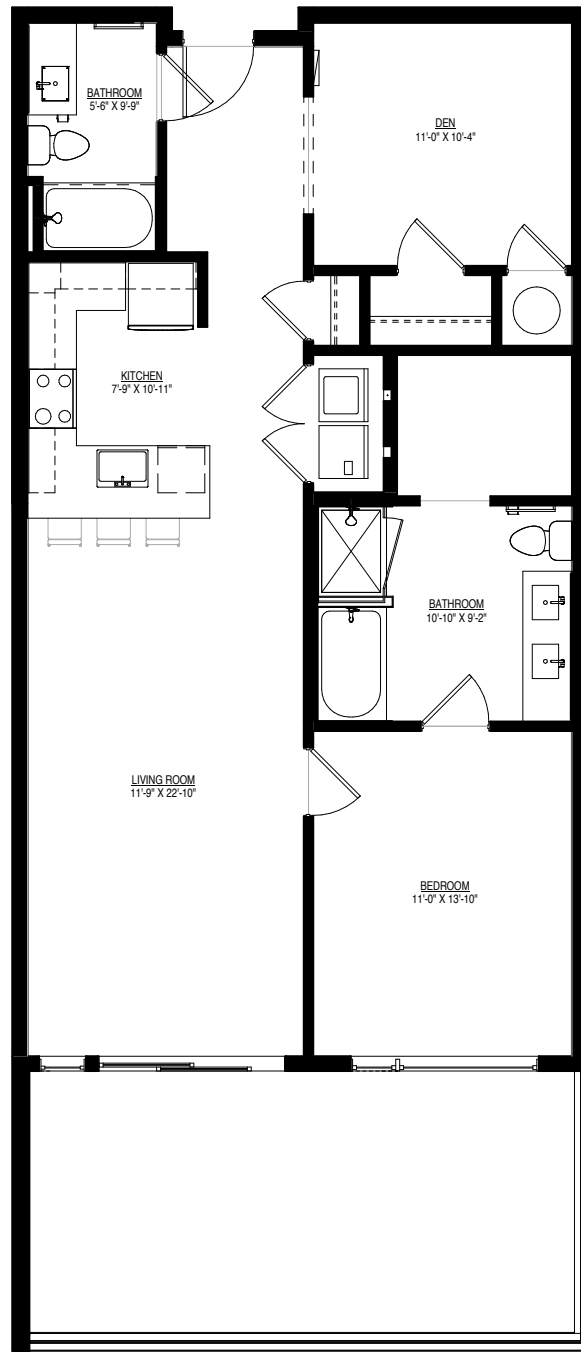

# FLOORPLAN | A-4

1 bedroom + den | 2 bath | 1,085 square feet  
units | 214, 215,

milehimodern  
the coolest homes in town

LIV | Sotheby's  
INTERNATIONAL REALTY

\*Floor Plans And Renderings Are Subject To Change And May Not Represent The Final Product.