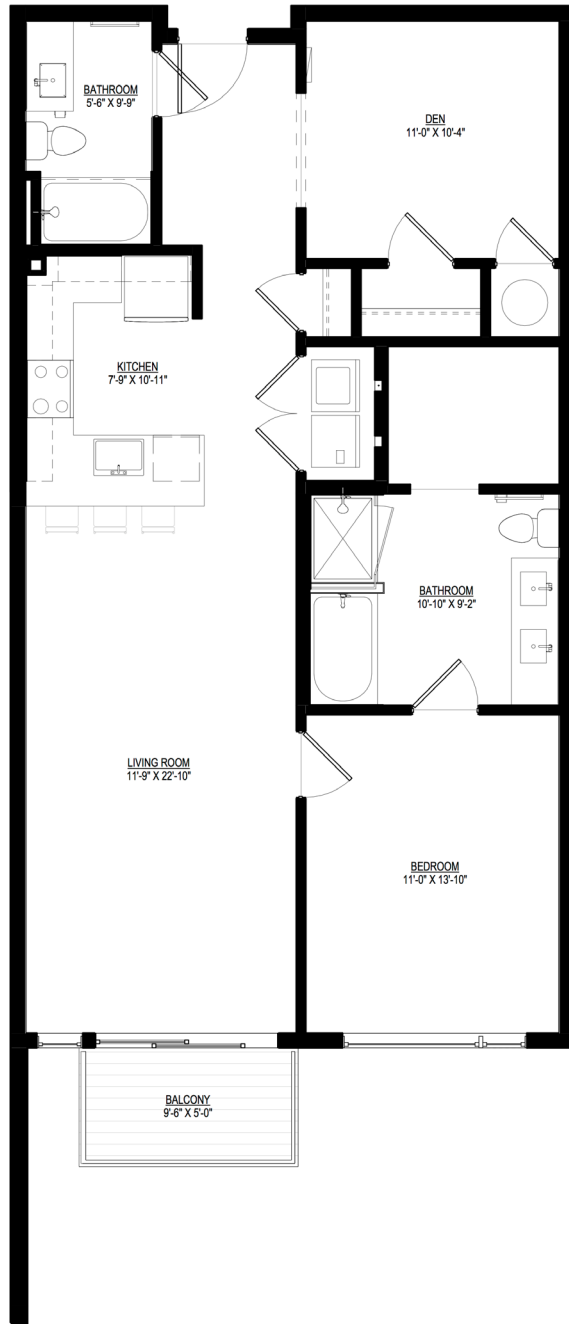

FLOORPLAN | A-4

1 bedroom + den | 2 bath | 1,085 square feet
unit | 314

milehimodern
the coolest homes in town

LIV | Sotheby's
INTERNATIONAL REALTY

*Floor Plans And Renderings Are Subject To Change And May Not Represent The Final Product.