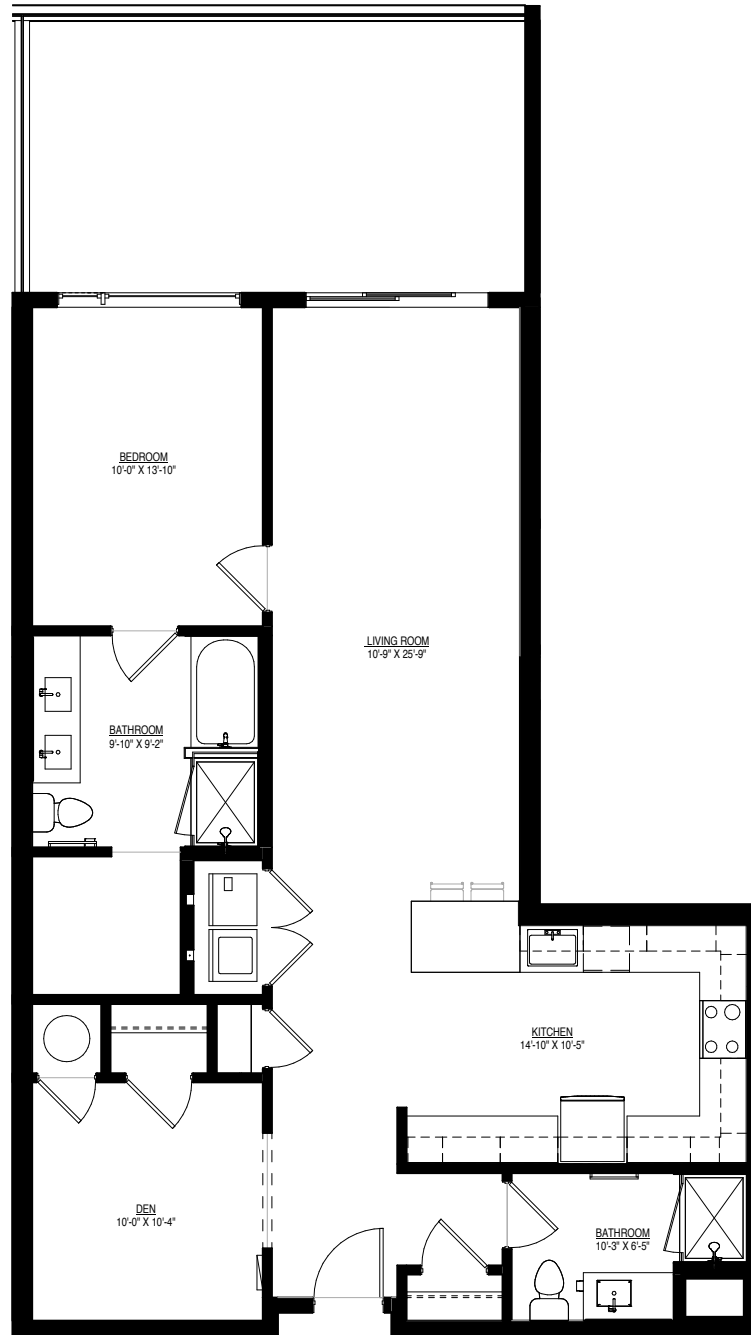

# FLOORPLAN | A-5

1 bedroom + den | 2 bath | 1,170 square feet  
units | 203, 213

milehimodern  
the coolest homes in town

LIV | Sotheby's  
INTERNATIONAL REALTY

\*Floor Plans And Renderings Are Subject To Change And May Not Represent The Final Product.