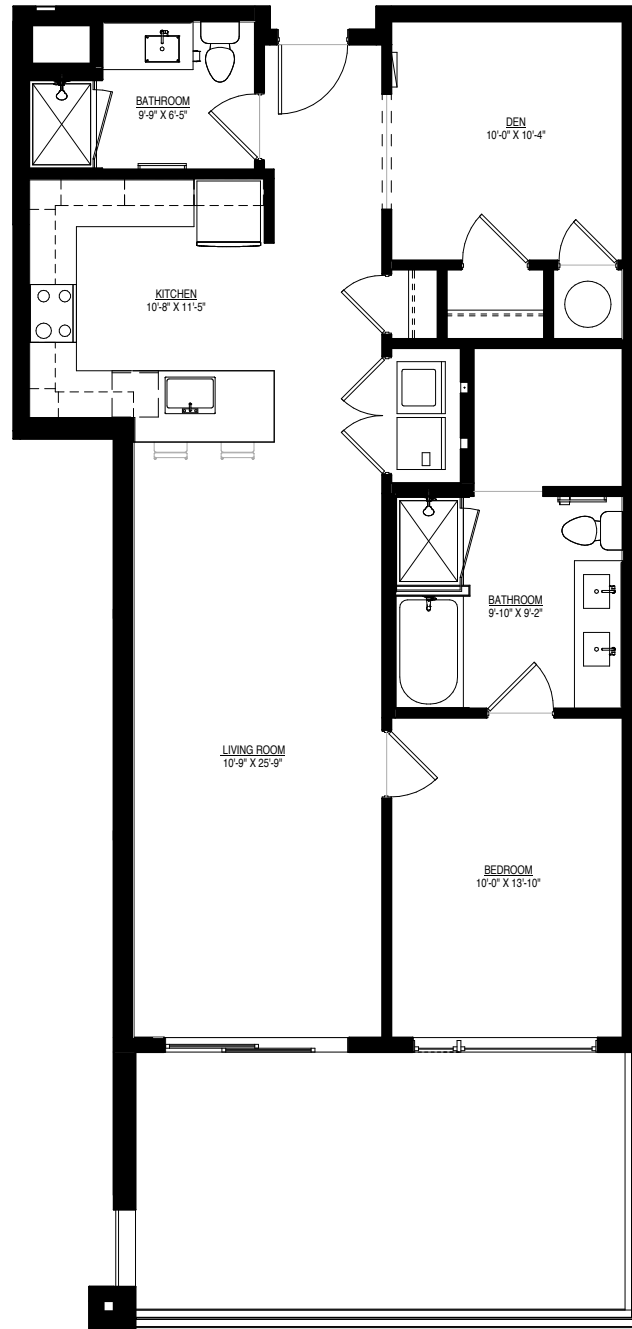

# FLOORPLAN | A-6

1 bedroom + den | 2 baths | 1,072 square feet  
unit | 202

milehimodern  
the coolest homes in town

LIV | Sotheby's  
INTERNATIONAL REALTY

\*Floor Plans And Renderings Are Subject To Change And May Not Represent The Final Product.